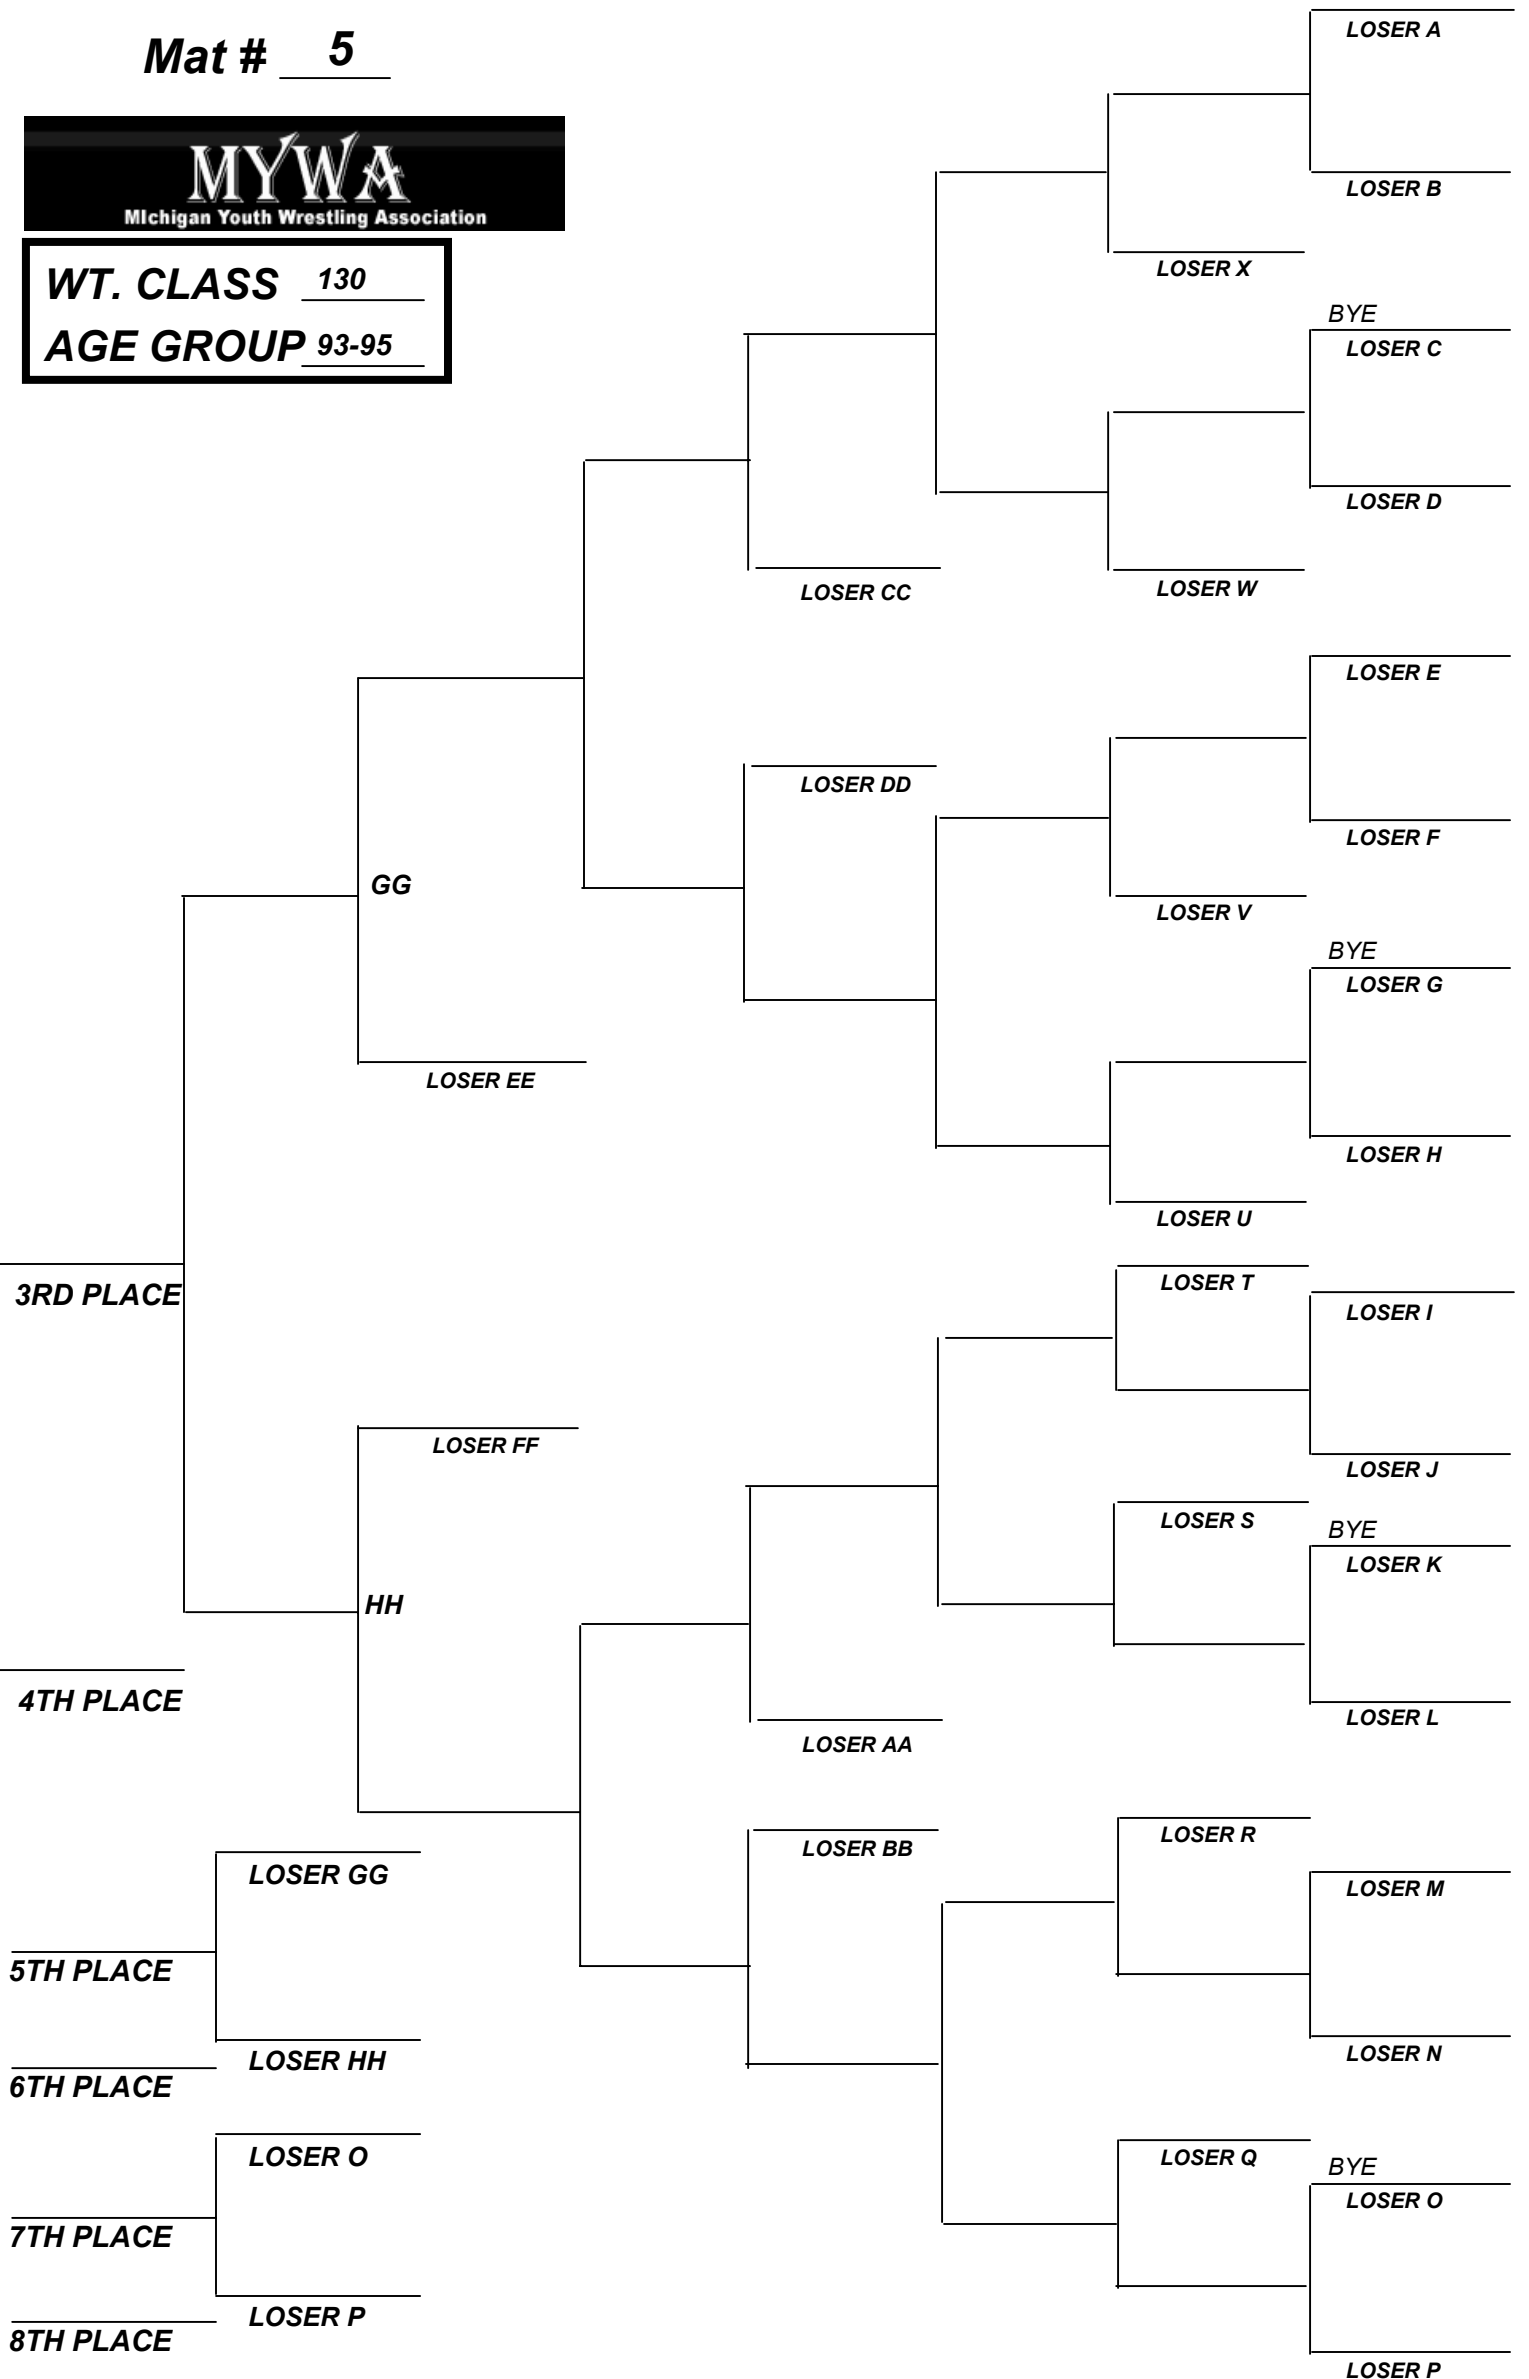

Mat # 5

WT. CLASS 130

AGE GROUP 93-95

3RD PLACE

4TH PLACE

5TH PLACE

6TH PLACE

7TH PLACE

8TH PLACE

GG

LOSER EE

LOSER FF

HH

LOSER GG

LOSER HH

LOSER O

LOSER P

LOSER DD

LOSER CC

LOSER AA

LOSER BB

LOSER V

LOSER W

LOSER U