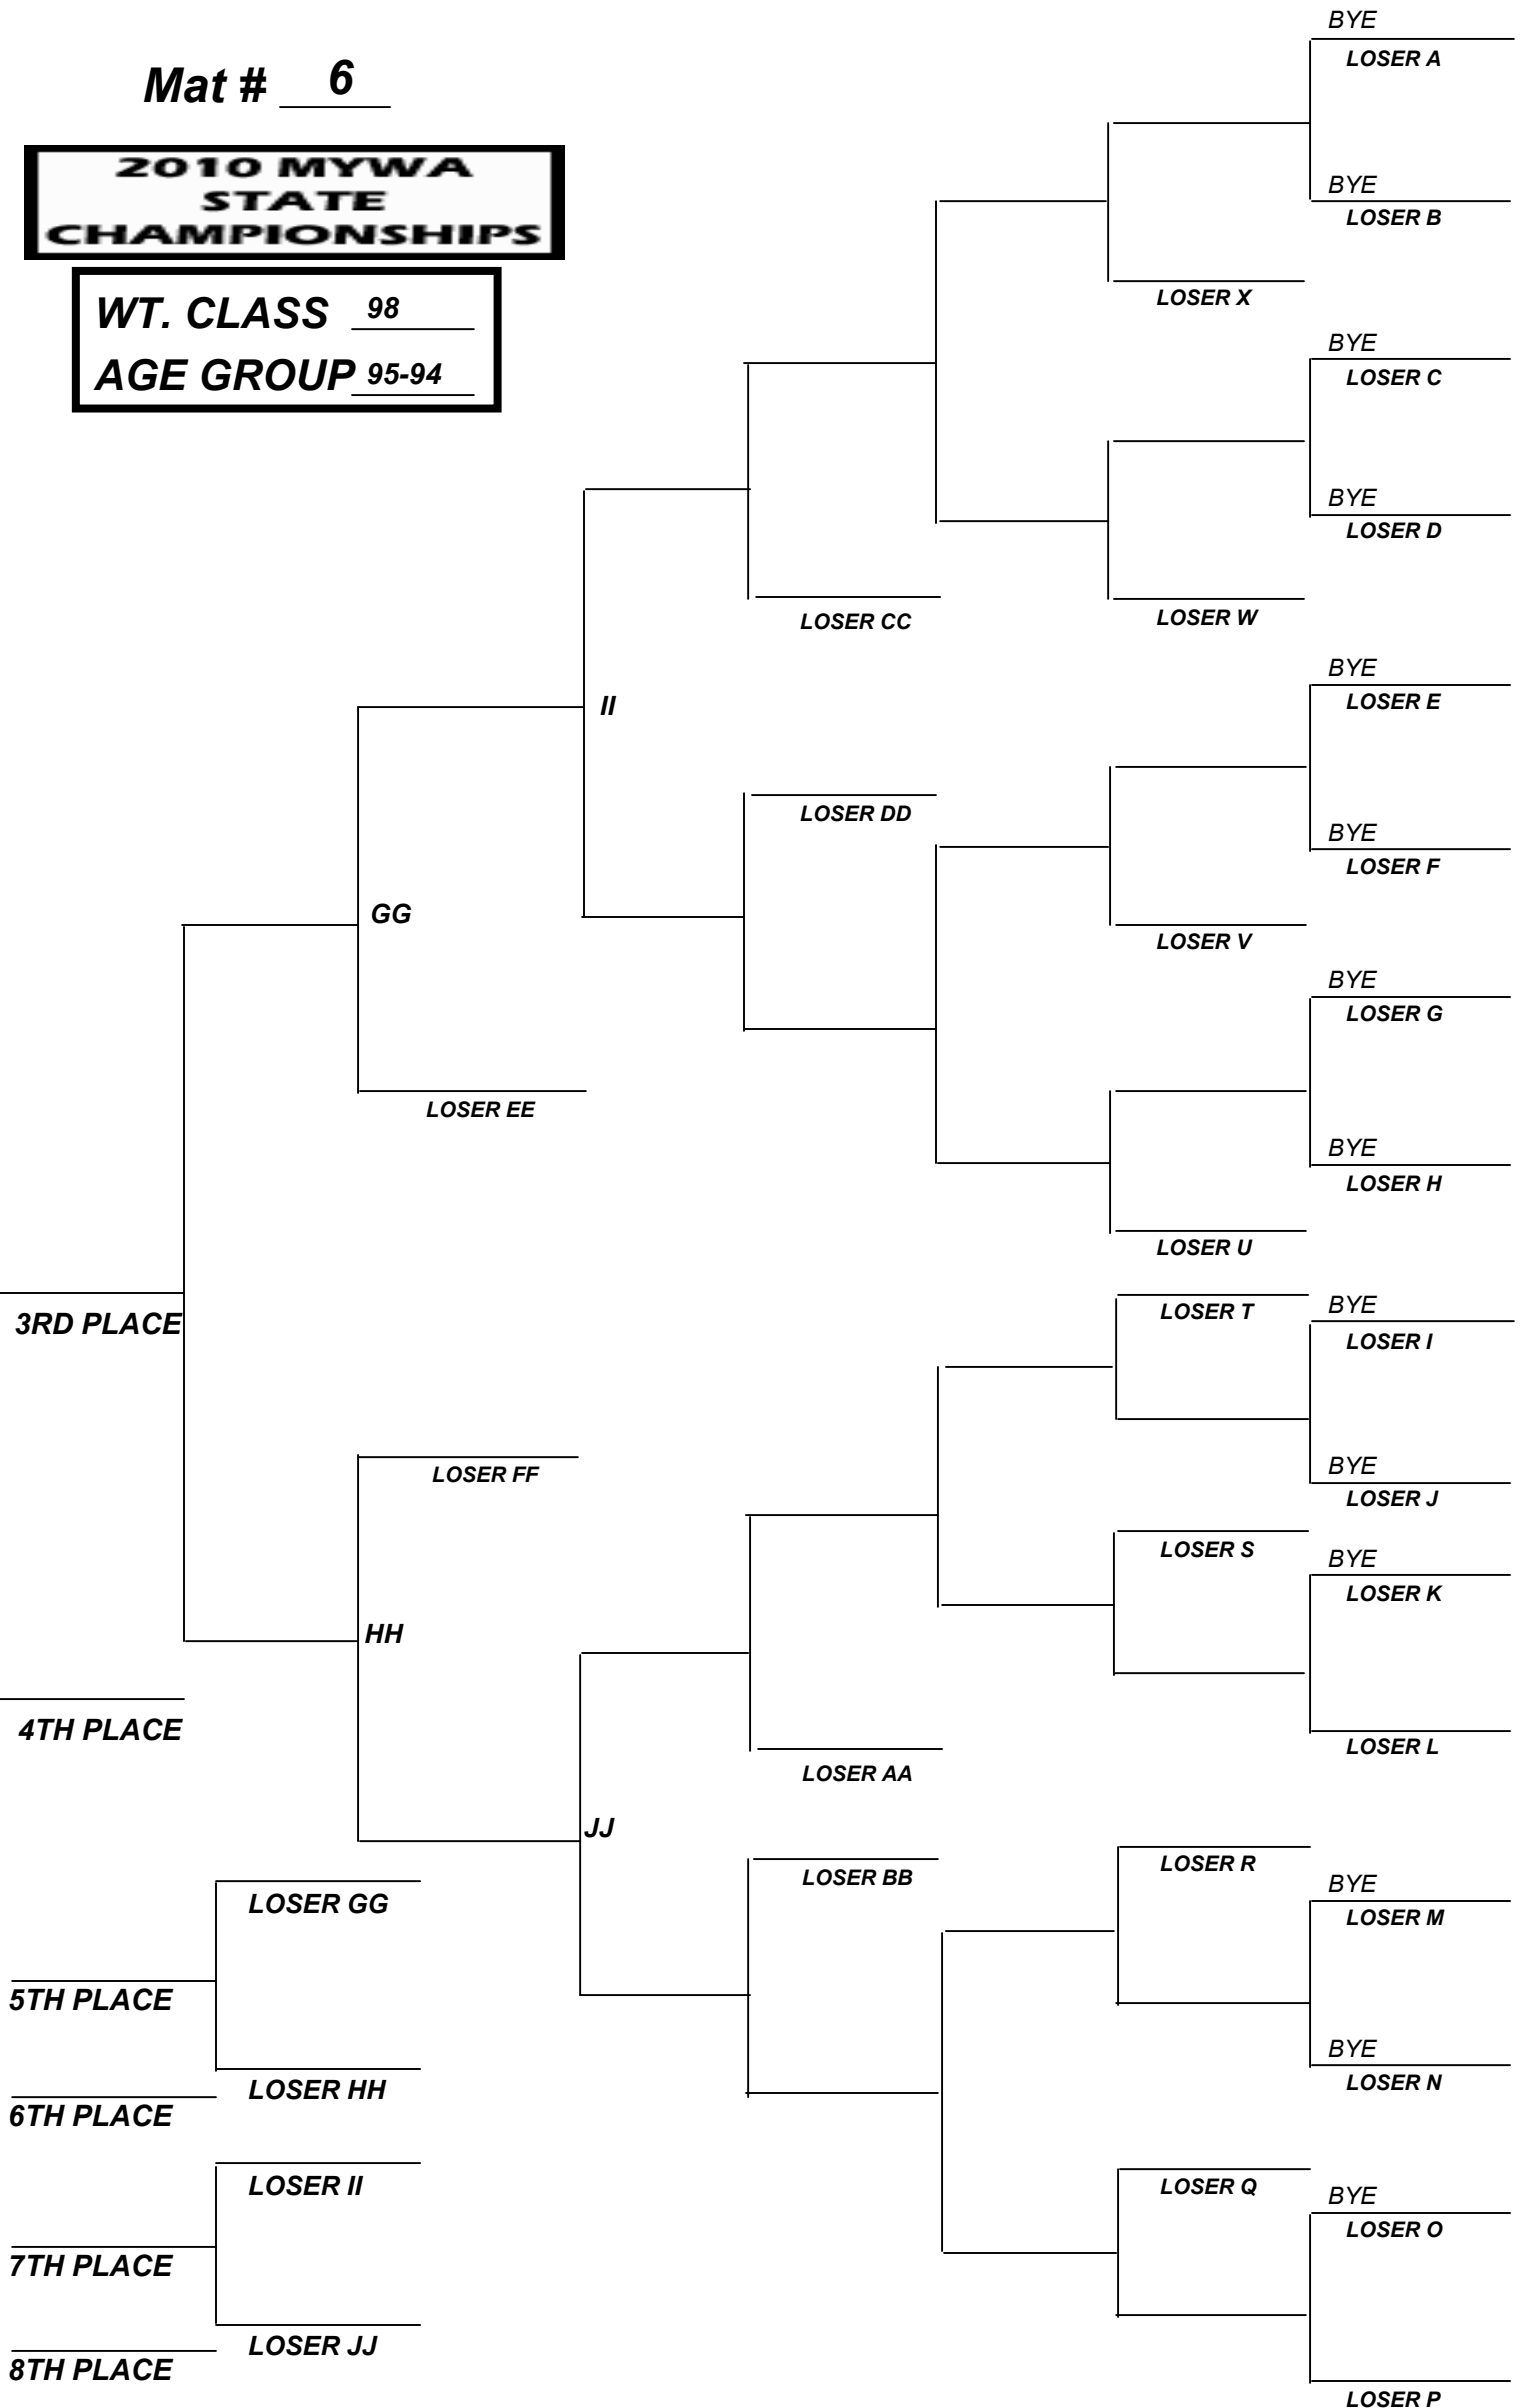

Mat # 6

**2010 MYWA
STATE
CHAMPIONSHIPS**

**WT. CLASS 98
AGE GROUP 95-94**

BYE

LOSER A

BYE

LOSER B

LOSER X

BYE

LOSER C

BYE

LOSER D

LOSER CC

LOSER W

BYE

LOSER E

LOSER DD

BYE

LOSER F

GG

LOSER V

BYE

LOSER G

LOSER EE

LOSER O

8TH PLACE

LOSER JJ

LOSER P