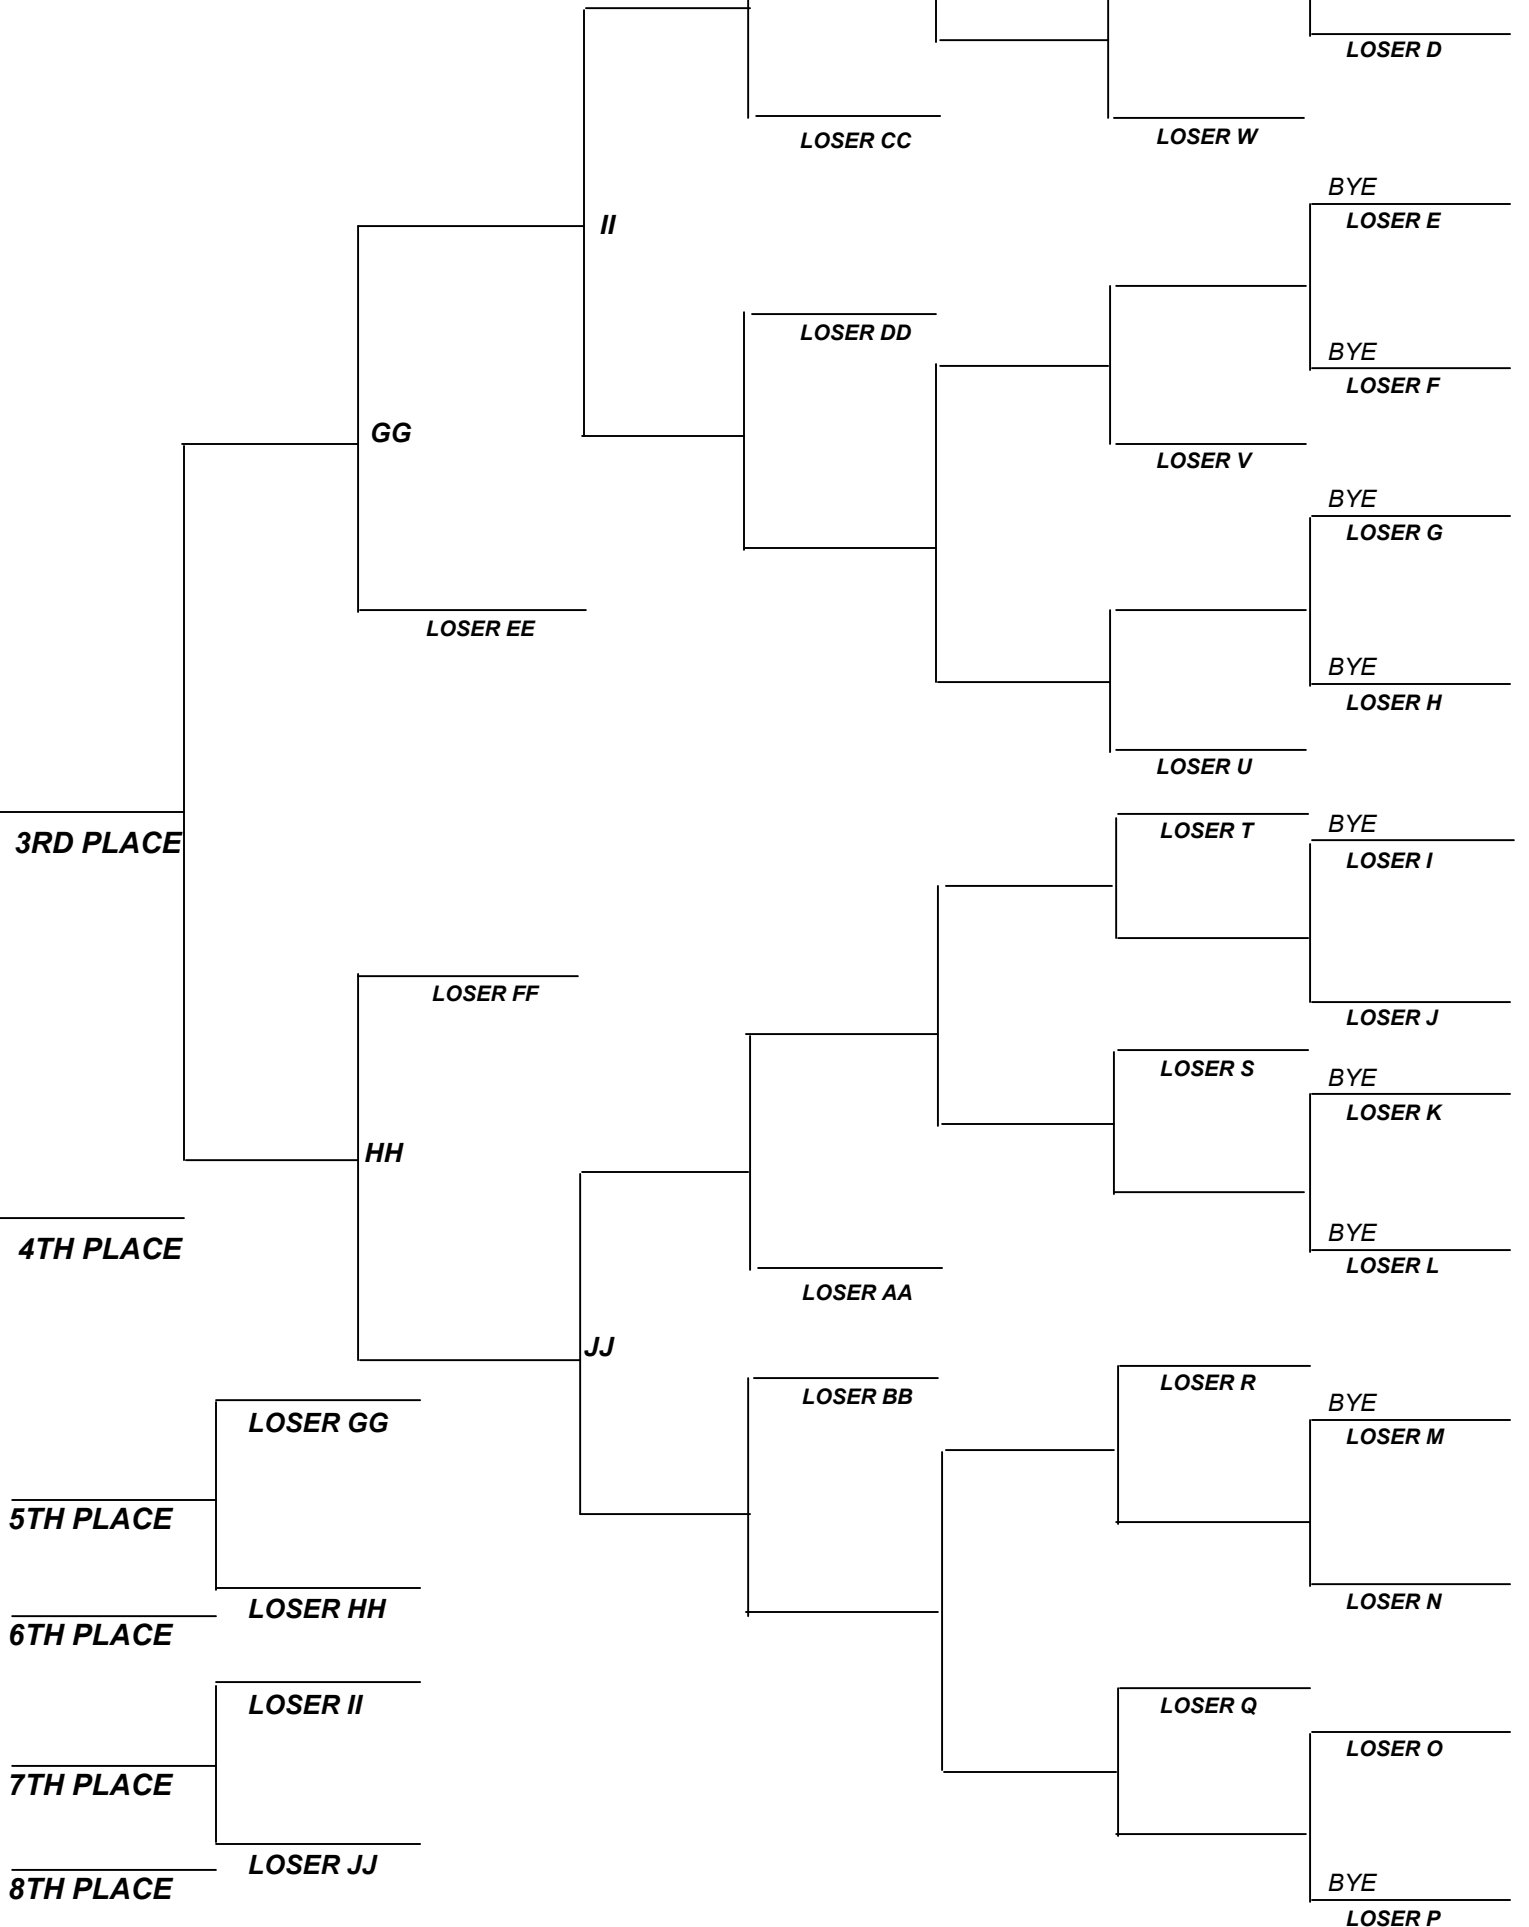

Mat # 5

**2010 MYWA  
STATE  
CHAMPIONSHIPS**

**WT. CLASS 155  
AGE GROUP 95-94**

3RD PLACE

4TH PLACE

5TH PLACE

6TH PLACE

7TH PLACE

8TH PLACE

BYE

LOSER A

LOSER B

LOSER X

LOSER C

LOSER D

LOSER CC

LOSER W

BYE

LOSER E

BYE

LOSER F

LOSER V

BYE

LOSER G