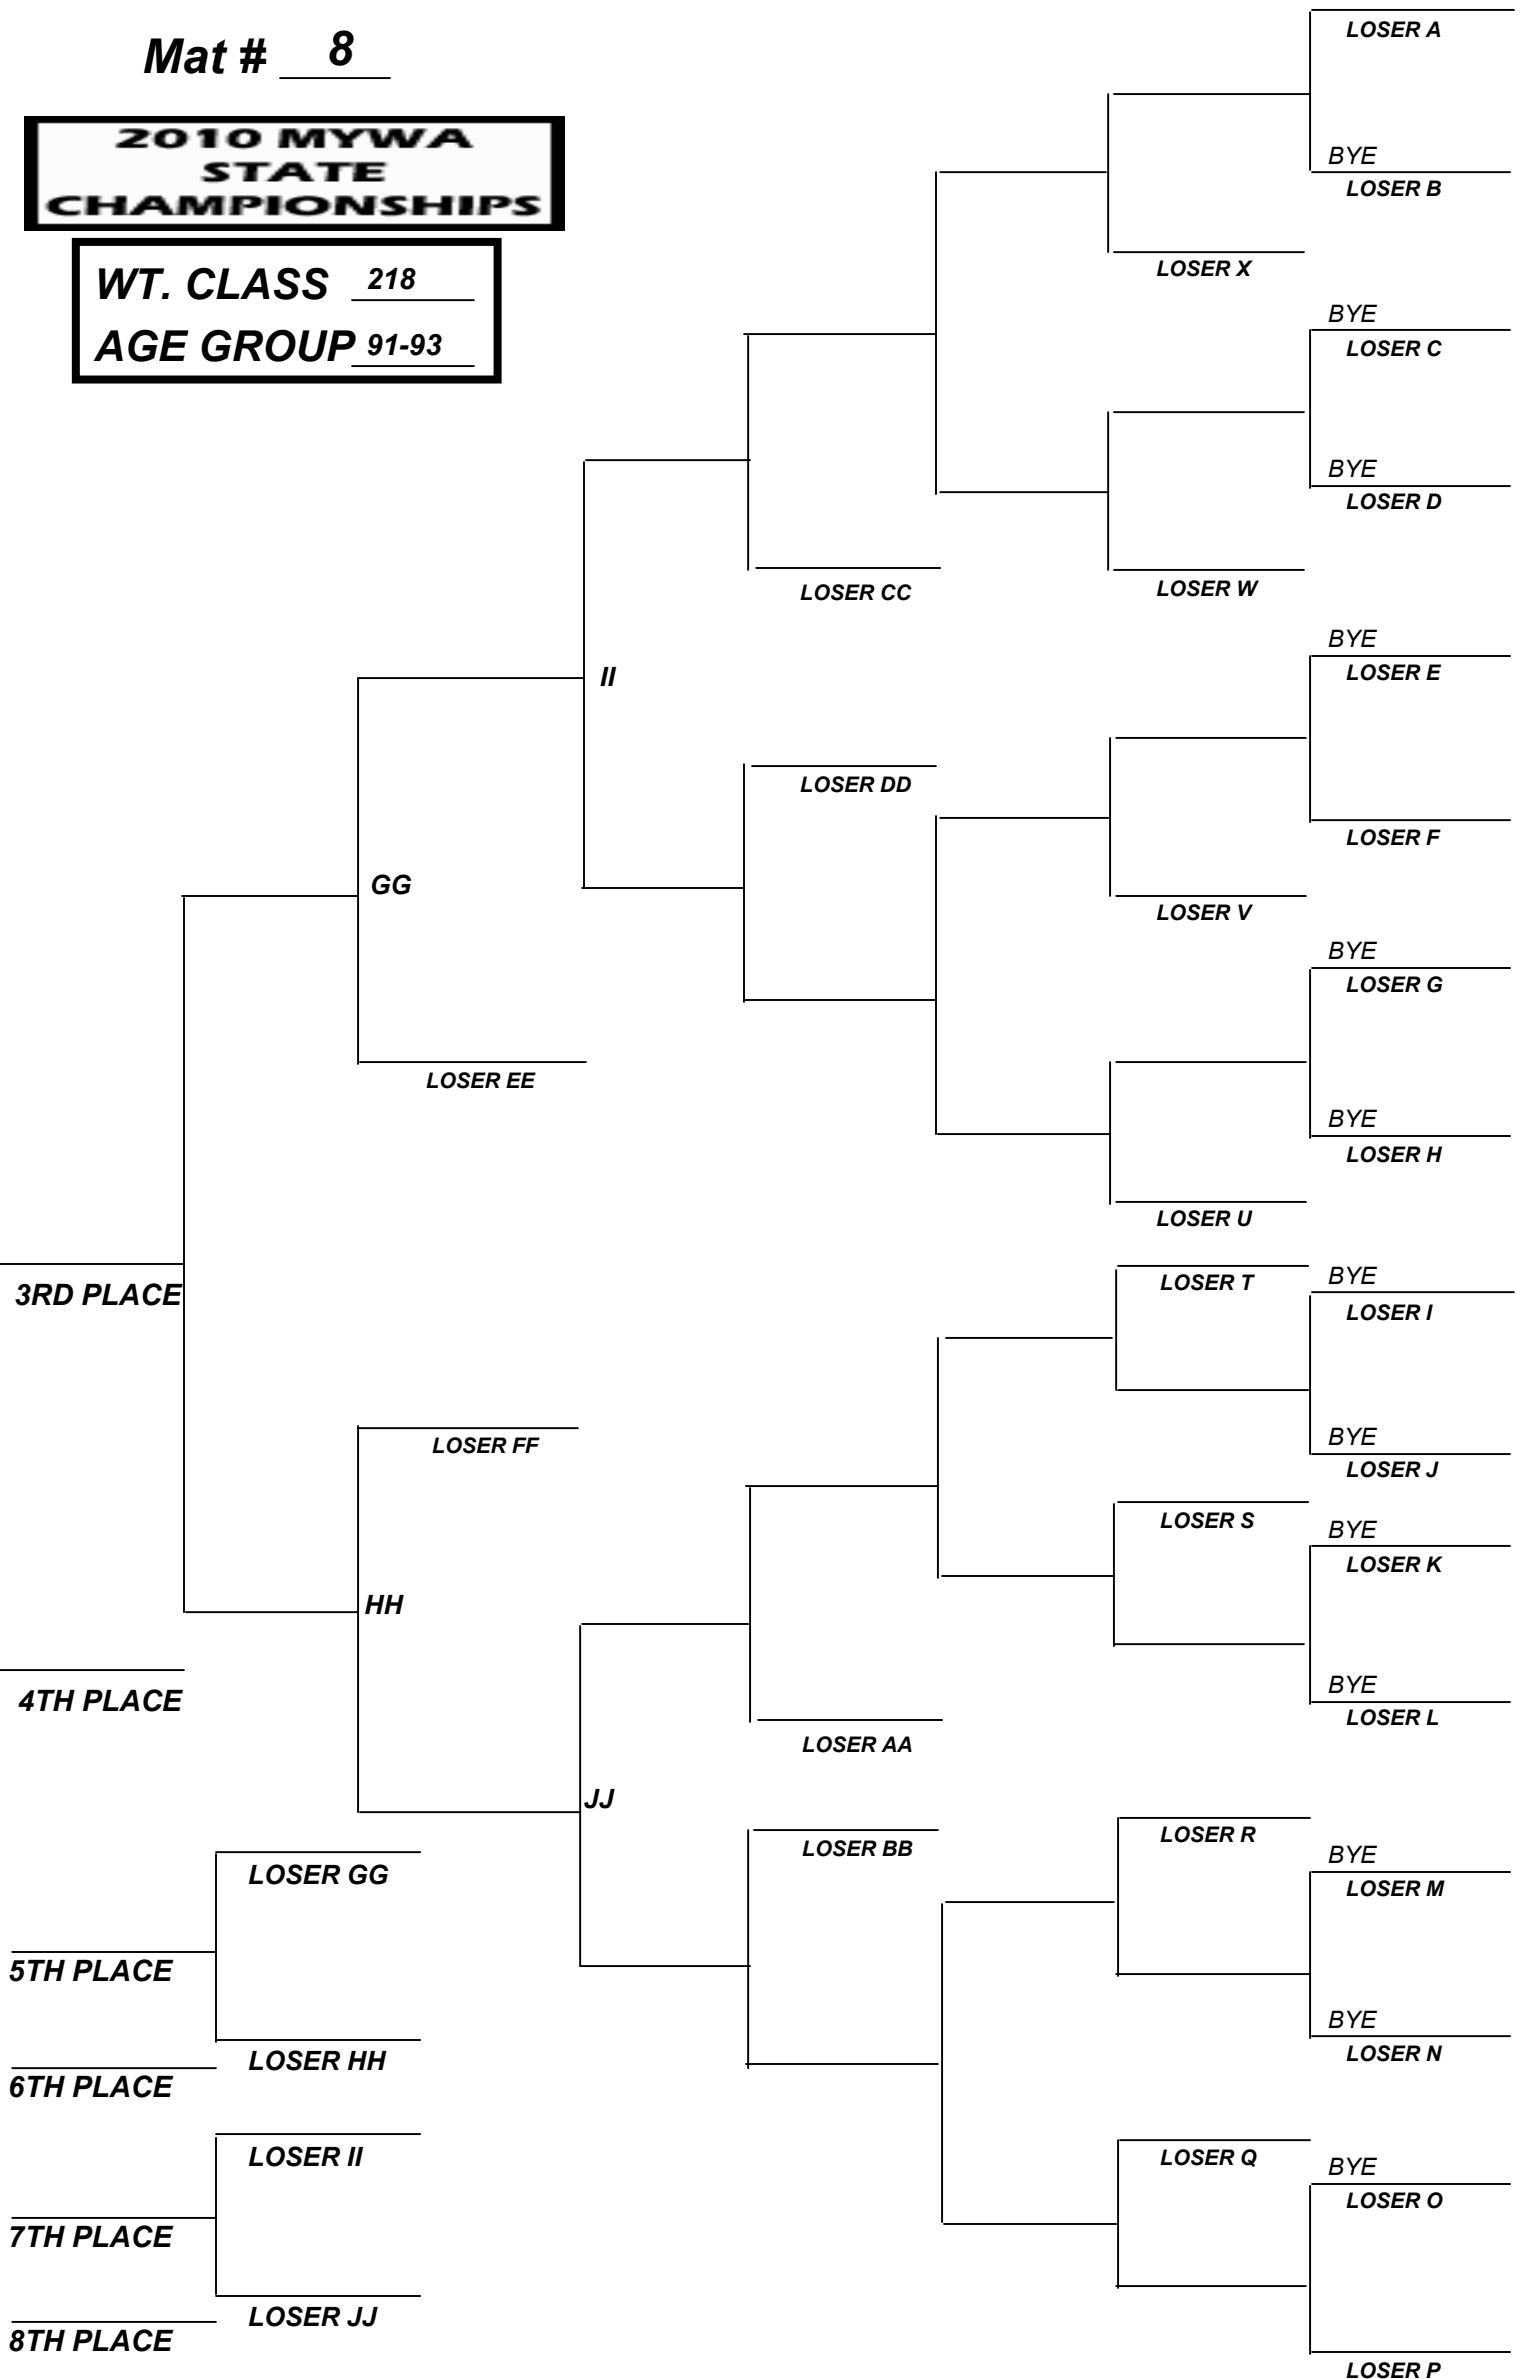

Mat # 8

**2010 MYWA
STATE
CHAMPIONSHIPS**

**WT. CLASS 218
AGE GROUP 91-93**

LOSER A

BYE

LOSER B

LOSER X

BYE

LOSER C

BYE

LOSER D

LOSER CC

LOSER W

BYE

LOSER E

LOSER DD

LOSER F

GG

LOSER V

BYE

LOSER G

LOSER EE

BYE

LOSER H